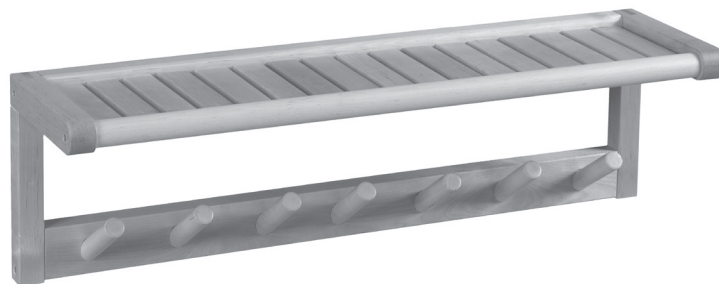

The supplier will provide pre-assembled metal eyelets with anchor screws.
All wall materials vary and will require different attachment methods.
Please seek professional advice for the proper material and installation method to attach the shelf to the wall.

The producer of the product and assembly instructions assumes no responsibility or liability to the risk of improper assembly and/or misuse of the product.