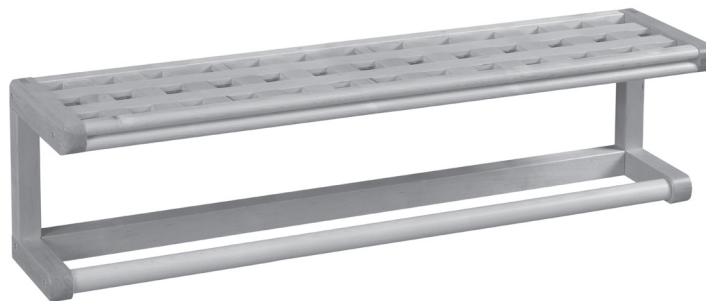

The supplier will provide pre-assembled metal eyelets with anchor screws.
All wall materials vary and will require different attachment methods.
Please seek professional advice for the proper material and installation method to attach the shelf to the wall.

The producer of the product and assembly instructions assumes no responsibility or liability to the risk of improper assembly and/or misuse of the product.

New Ridge LLC
(DBA: New Ridge Home Goods)
6373 Lee Highway
Atkins, Virginia, USA 24311

Service@NewRidgeHomeGoods.com

Tele: 276-782-3830